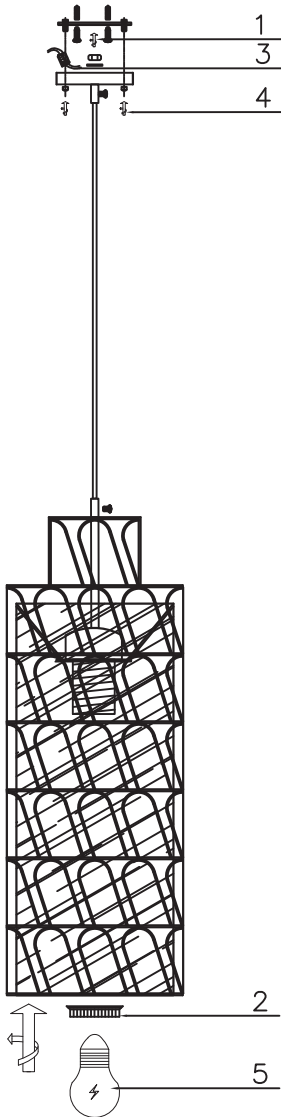

Instruction

Collection: Loft
Series: City
Model: T193-PL-01-B
Suspended

1 x E27 (40w)

MAYTONI
DECORATIVE LIGHTING
www.maytoni.de