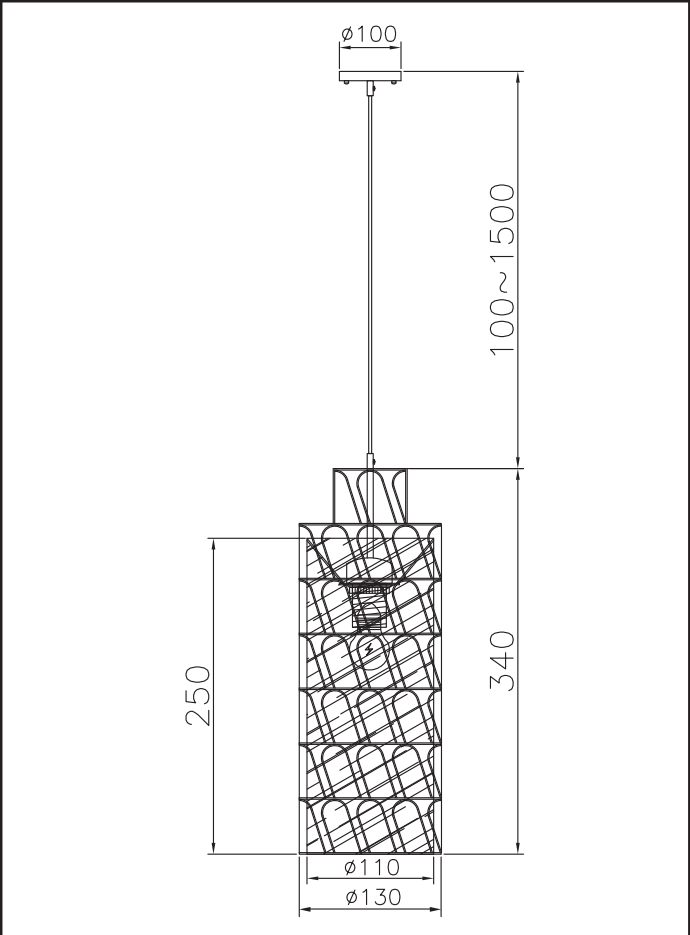

Instruction

Collection: Loft
Series: City
Model: T193-PL-01-B
Suspended

1 x E27 (40w)

MAYTONI
DECORATIVE LIGHTING
www.maytoni.de