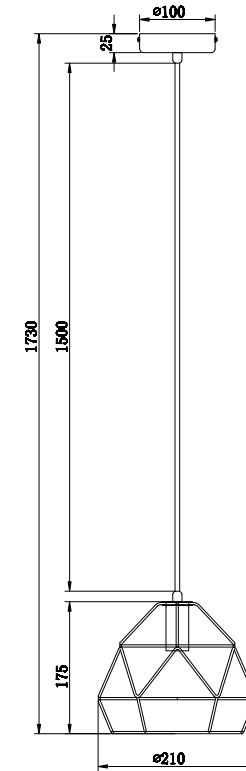

Instruction

T432-PL-01-G

1 x E14 (40W)

Model: T432-PL-01-G

Collection: Loft

Series: Soprano

Pendant Lamps