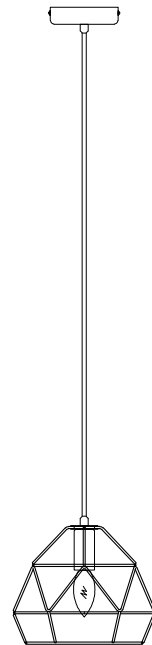

Instruction

T432-PL-01-G

1 x E14 (40W)

Model: T432-PL-01-G

Collection: Loft

Series: Soprano

Pendant Lamps