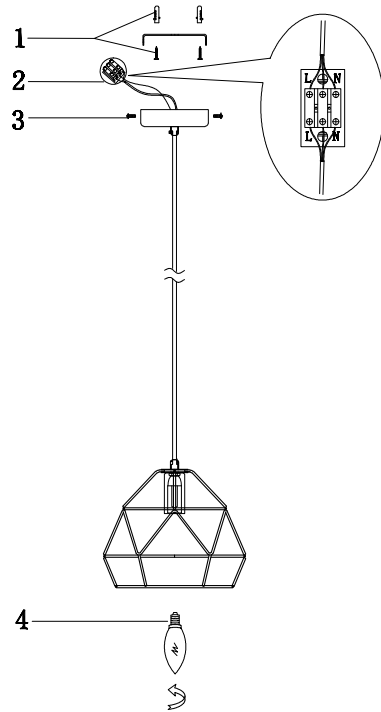

Instruction

T432-PL-01-G

1 x E14 (40W)

Model: T432-PL-01-G

Collection: Loft

Series: Soprano

Pendant Lamps