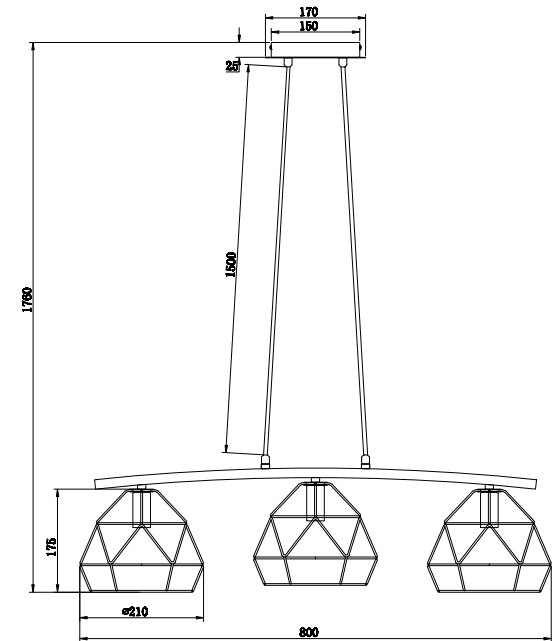

Instruction

T432-PL-03-G

3 x E14 (40W)

Model: T432-PL-03-G

Collection: Loft

Series: Soprano

Pendant Lamps