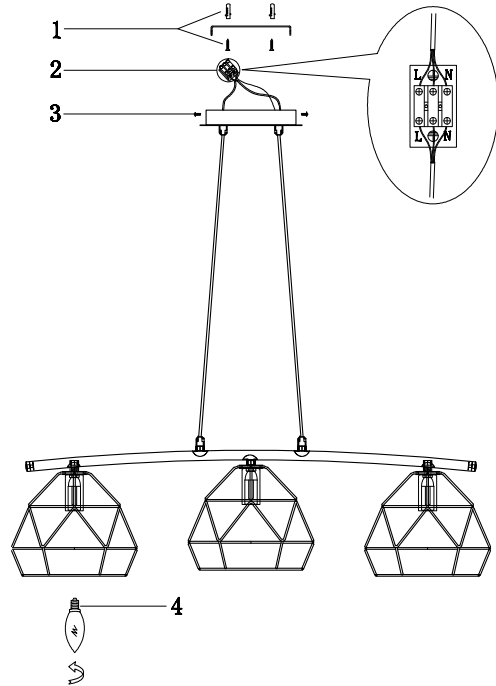

Instruction

T432-PL-03-G

3 x E14 (40W)

Model: T432-PL-03-G

Collection: Loft

Series: Soprano

Pendant Lamps