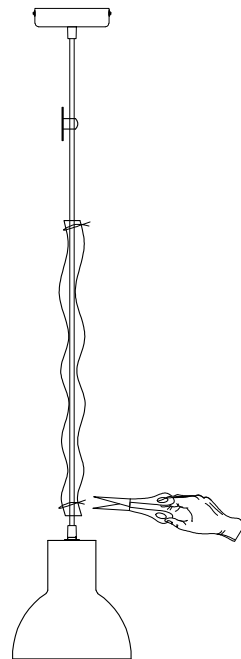

# Instruction

T434-PL-01-GR

1 x E27 (60W)

Model: T434-PL-01-GR  
Collection: Loft  
Series: Broni

Pendant Lamps