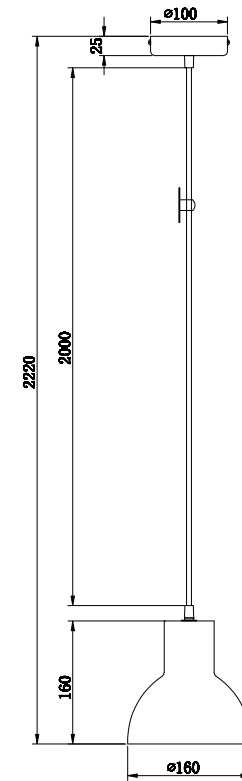

# Instruction

T434-PL-01-GR

1 x E27 (60W)

Model: T434-PL-01-GR  
Collection: Loft  
Series: Broni

Pendant Lamps