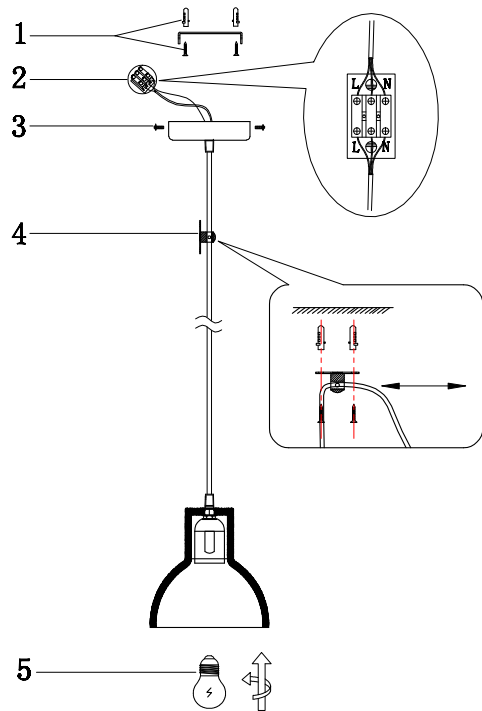

# Instruction

T434-PL-01-GR

1 x E27 (60W)

Model: T434-PL-01-GR  
Collection: Loft  
Series: Broni

Pendant Lamps