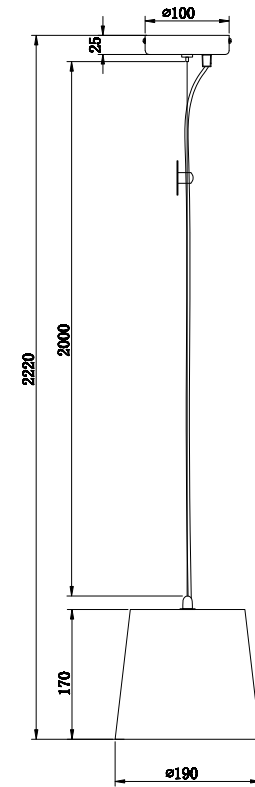

Instruction

T440-PL-01-GR

1 x E27 (60W)

Model: T440-PL-01-GR
Collection: Loft
Series: Broni

Pendant Lamps