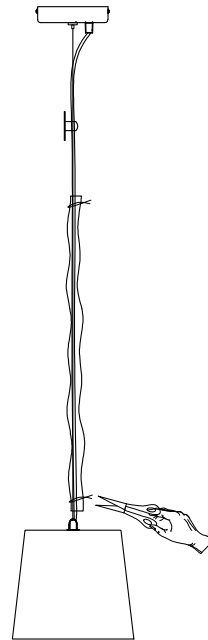

Instruction

T440-PL-01-GR

1 x E27 (60W)

Model: T440-PL-01-GR
Collection: Loft
Series: Broni

Pendant Lamps