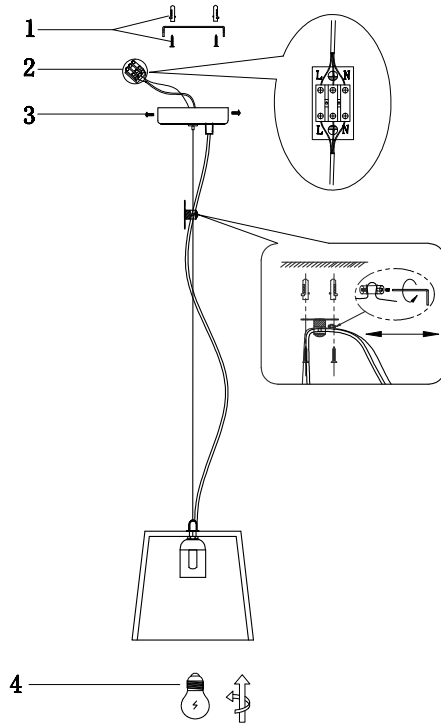

Instruction

T440-PL-01-GR

1 x E27 (60W)

Model: T440-PL-01-GR
Collection: Loft
Series: Broni

Pendant Lamps