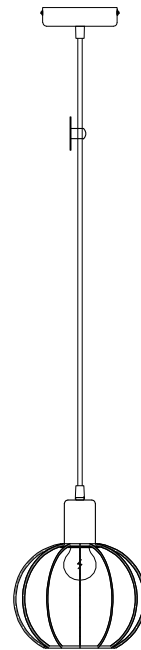

# Instruction

T443-PL-01-B

1 x E27 (60W)

Model: T443-PL-01-B  
Collection: Loft  
Series: Monza

Pendant Lamps