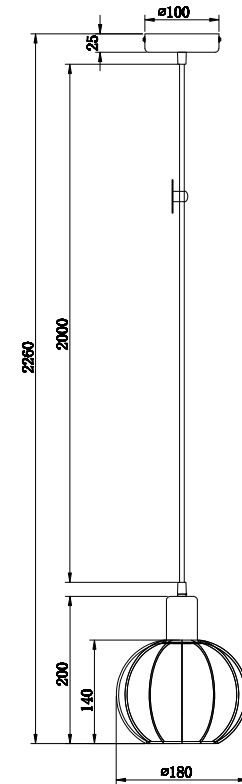

# Instruction

T443-PL-01-B

1 x E27 (60W)

Model: T443-PL-01-B  
Collection: Loft  
Series: Monza

Pendant Lamps