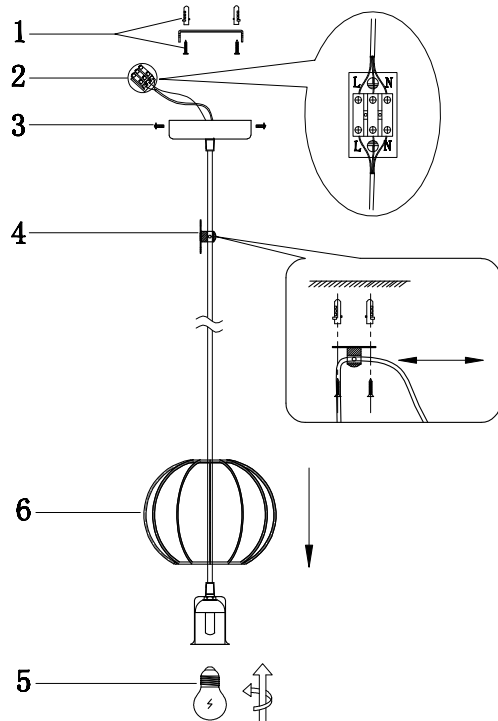

# Instruction

T443-PL-01-B

1 x E27 (60W)

Model: T443-PL-01-B  
Collection: Loft  
Series: Monza

Pendant Lamps