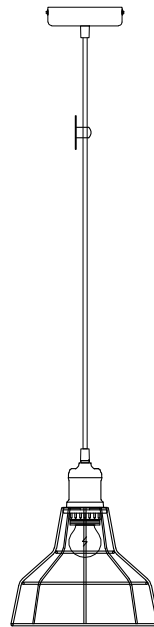

Instruction

T448-PL-01-B

1 x E27 (60W)

Model: T448-PL-01-B
Collection: Loft
Series: Denver

Pendant Lamps