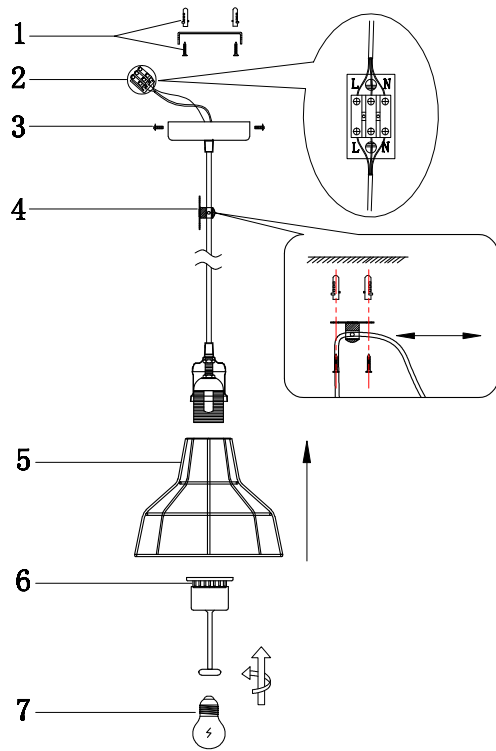

Instruction

T448-PL-01-B

1 x E27 (60W)

Model: T448-PL-01-B
Collection: Loft
Series: Denver

Pendant Lamps