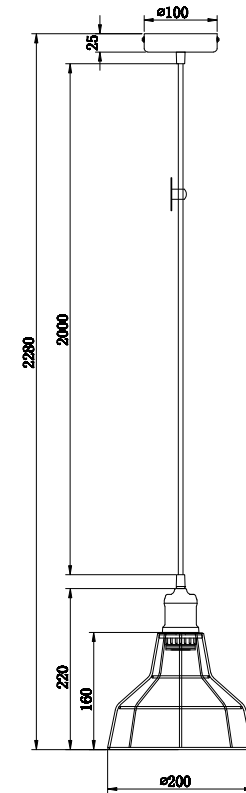

Instruction

T448-PL-01-B

1 x E27 (60W)

Model: T448-PL-01-B
Collection: Loft
Series: Denver

Pendant Lamps