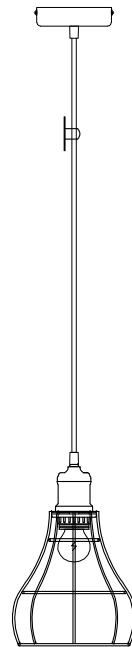

Instruction

T450-PL-01-B

1 x E27 (60W)

Model: T450-PL-01-B
Collection: Loft
Series: Denver

Pendant Lamps