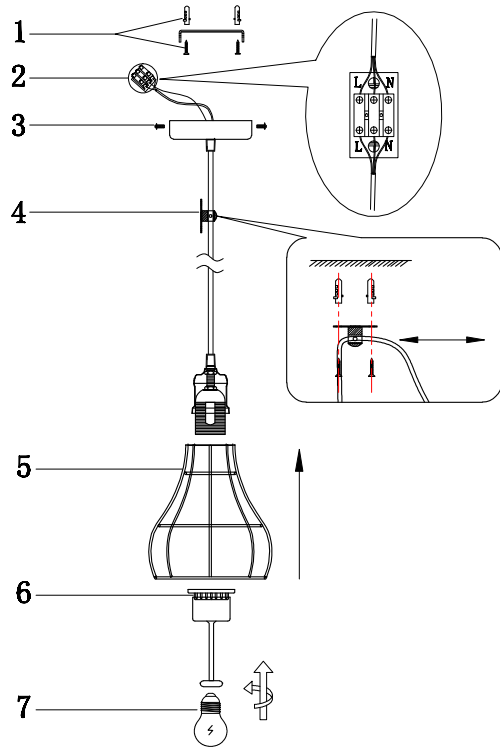

Instruction

T450-PL-01-B

1 x E27 (60W)

Model: T450-PL-01-B
Collection: Loft
Series: Denver

Pendant Lamps