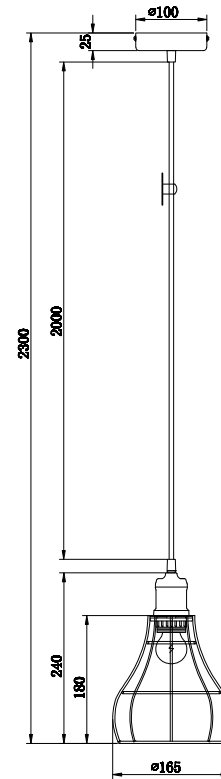

Instruction

T450-PL-01-B

1 x E27 (60W)

Model: T450-PL-01-B
Collection: Loft
Series: Denver

Pendant Lamps