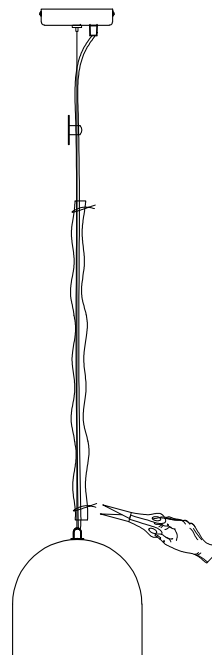

Instruction

T451-PL-01-GR

1 x E27 (60W)

Model: T451-PL-01-GR
Collection: Loft
Series: Broni

Pendant Lamps