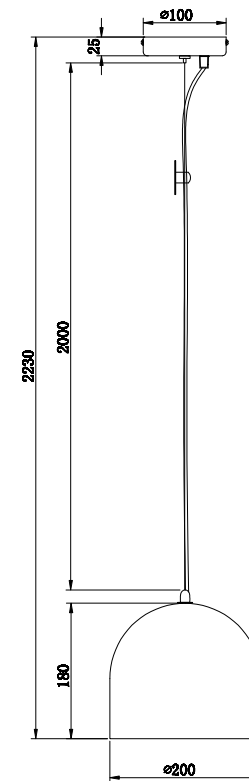

Instruction

T451-PL-01-GR

1 x E27 (60W)

Model: T451-PL-01-GR
Collection: Loft
Series: Broni

Pendant Lamps