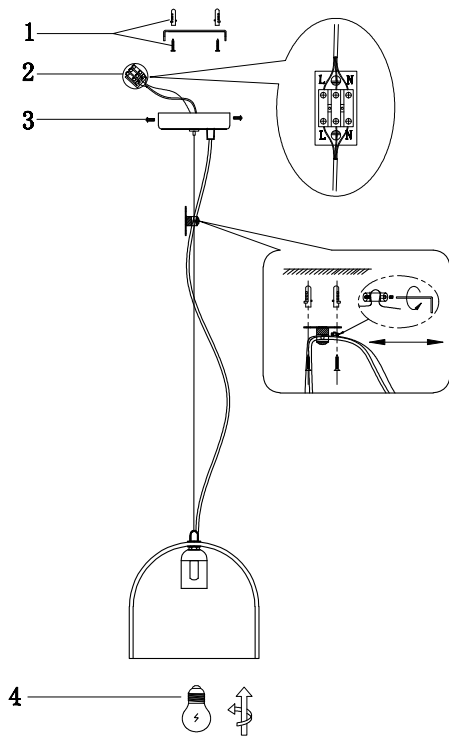

Instruction

T451-PL-01-GR

1 x E27 (60W)

Model: T451-PL-01-GR
Collection: Loft
Series: Broni

Pendant Lamps