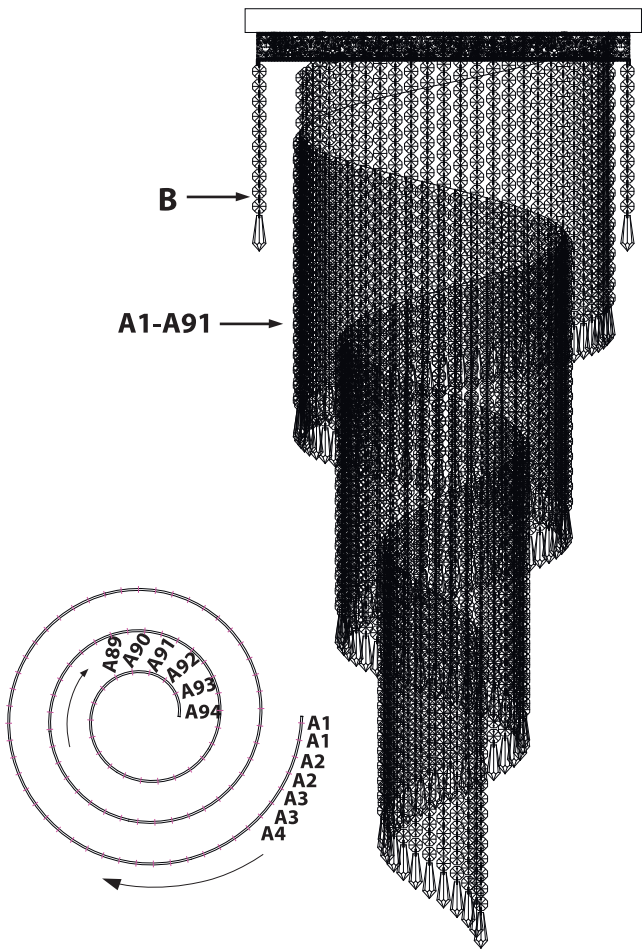

# Instruction

Collection: Diamant crystal  
Series: Cascade  
Model: T522-PT40x100-G  
Suspended

12 x E14 (60w)

**MAYTONI**  
DECORATIVE LIGHTING

[www.maytoni.de](http://www.maytoni.de)