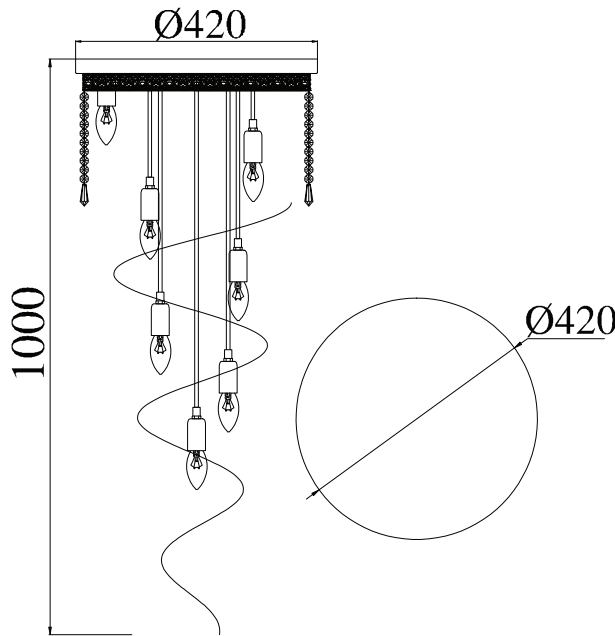

# Instruction

Collection: Diamant crystal  
Series: Cascade  
Model: T522-PT40x100-G  
Suspended

12 x E14 (60w)

**MAYTONI**  
DECORATIVE LIGHTING

[www.maytoni.de](http://www.maytoni.de)