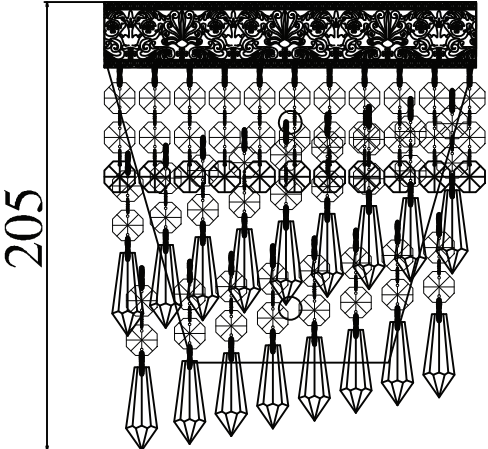

# Instruction

Collection: Diamant crystal  
Series: Cascade  
Model: T522-WB1-G  
Wall-mounted

1 x E14 (60w)

**MAYTONI**  
DECORATIVE LIGHTING

[www.maytoni.de](http://www.maytoni.de)