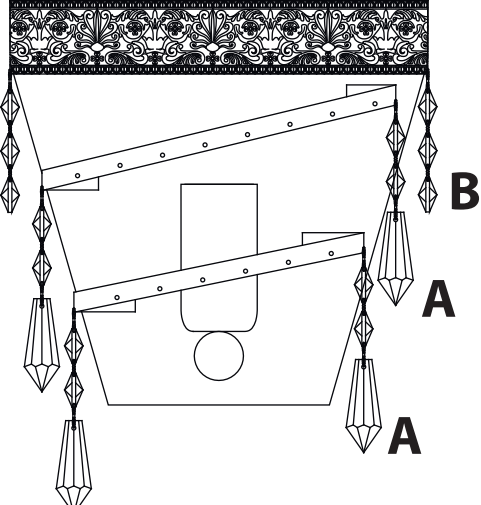

# Instruction

Collection: Diamant crystal  
Series: Cascade  
Model: T522-WB1-G  
Wall-mounted

1 x E14 (60w)

**MAYTONI**  
DECORATIVE LIGHTING

[www.maytoni.de](http://www.maytoni.de)