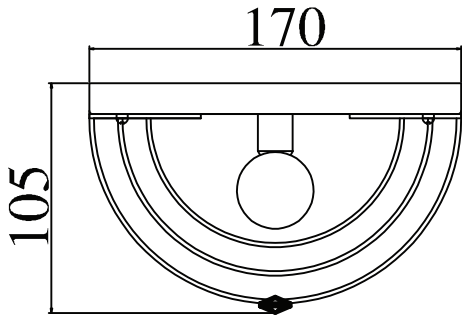

# Instruction

Collection: Diamant crystal  
Series: Cascade  
Model: T522-WB1-G  
Wall-mounted

1 x E14 (60w)

**MAYTONI**  
DECORATIVE LIGHTING

[www.maytoni.de](http://www.maytoni.de)