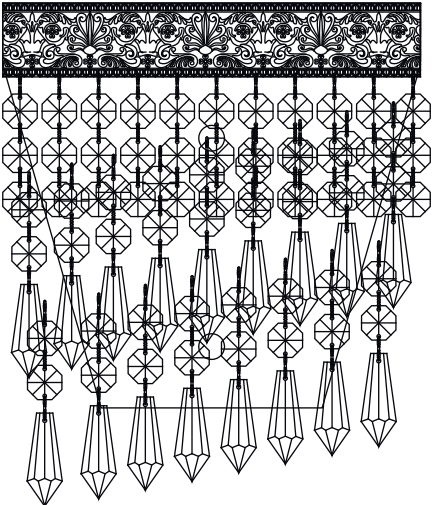

# Instruction

Collection: Diamant crystal  
Series: Cascade  
Model: T522-WB1-G  
Wall-mounted

1 x E14 (60w)

**MAYTONI**  
DECORATIVE LIGHTING

[www.maytoni.de](http://www.maytoni.de)