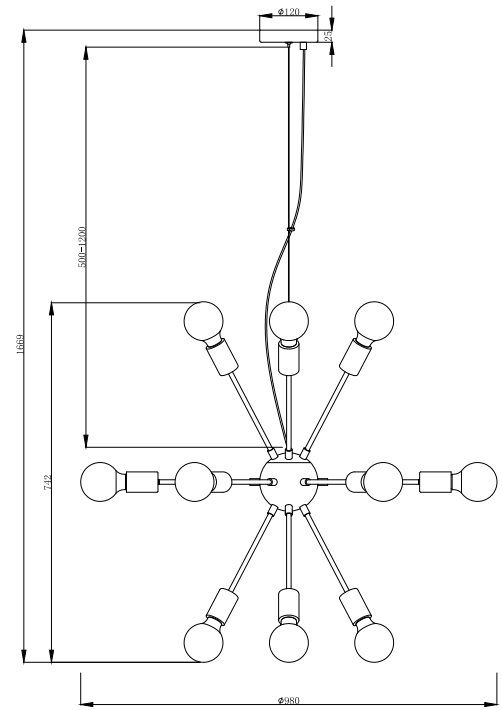

Instruction

T546PL-18B

Model: T546PL-18B
Collection: Loft
Series: Jackson

Pendant Lamps