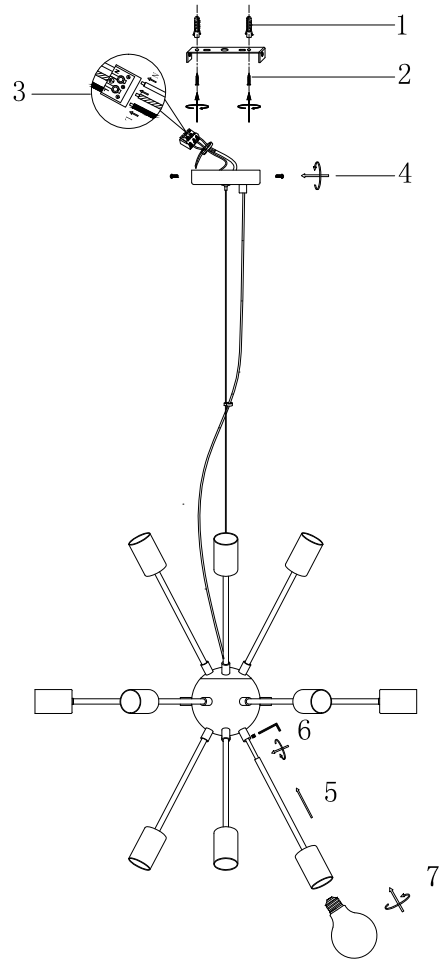

Instruction

T546PL-18B

Model: T546PL-18B
Collection: Loft
Series: Jackson

Pendant Lamps