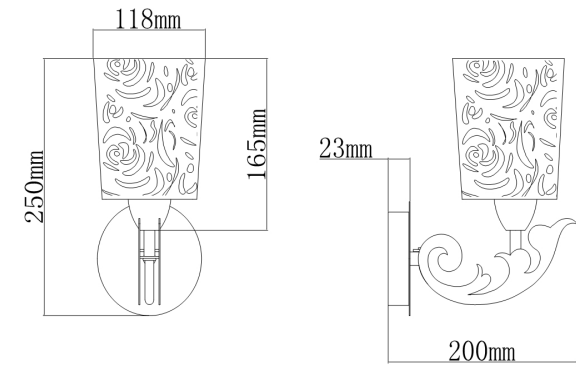

Instruction

Collection: ELEGANT

Series: MELVIL

Model: TOC012-01-N

Wall

- Wall

1 x E14 (40W)

MAYTONI
DECORATIVE LIGHTING