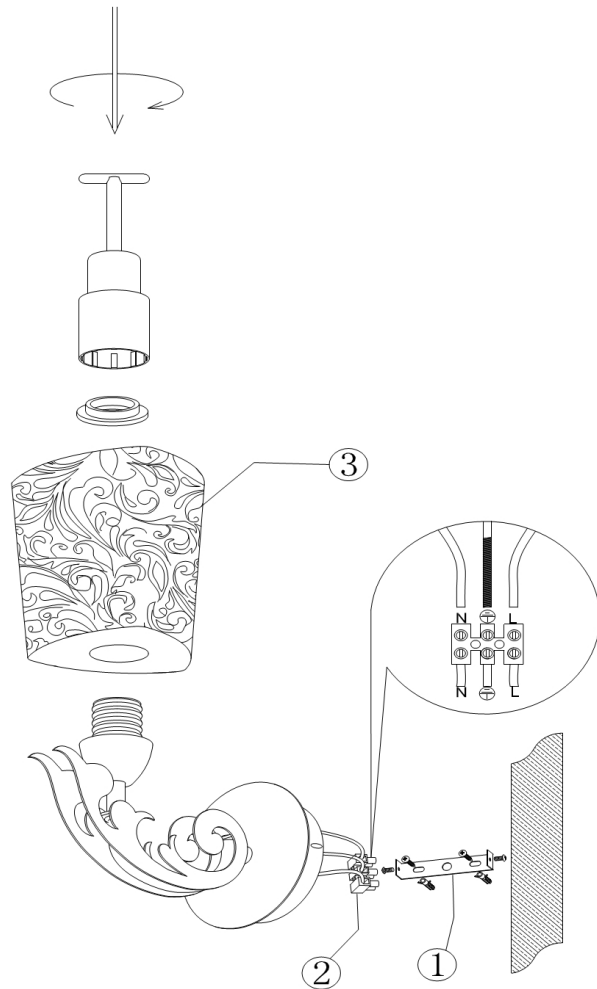

Instruction

Collection: ELEGANT

Series: MELVIL

Model: TOC012-01-N

Wall

- Wall

1 x E14 (40W)

MAYTONI
DECORATIVE LIGHTING