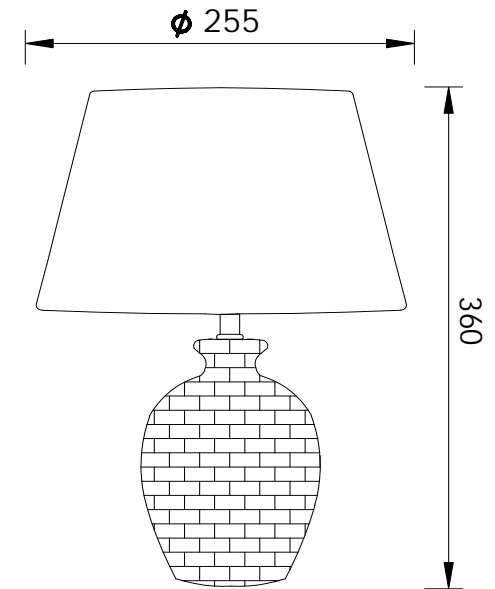

Instruction

Z003-TL-01-W

1 x E27 (60W)

Model: Z003-TL-01-W
Collection: Table & Floor
Series: Adeline

Table Lamps