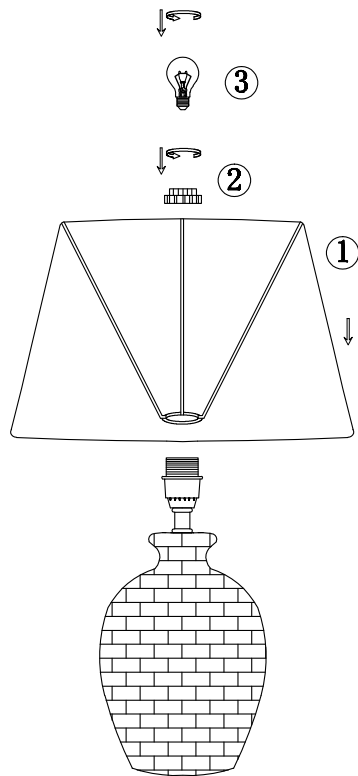

Instruction

Z003-TL-01-W

1 x E27 (60W)

Model: Z003-TL-01-W
Collection: Table & Floor
Series: Adeline

Table Lamps