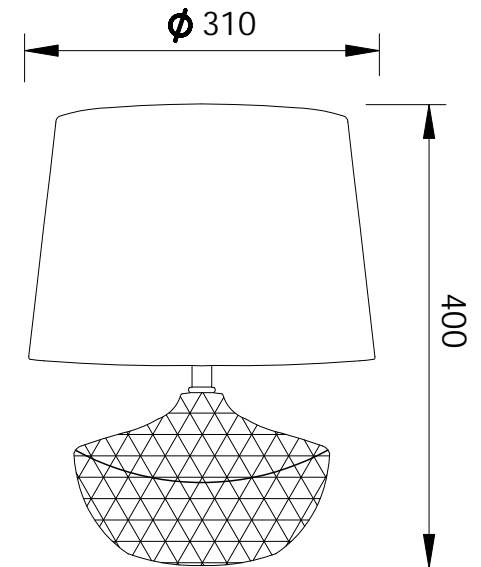

Instruction

Z006-TL-01-W

1 x E27 (60W)

Model: Z006-TL-01-W
Collection: Table & Floor
Series: Adeline

Table Lamps