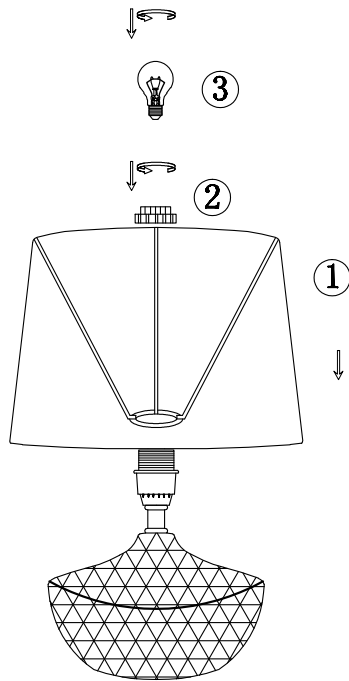

Instruction

Z006-TL-01-W

1 x E27 (60W)

Model: Z006-TL-01-W
Collection: Table & Floor
Series: Adeline

Table Lamps