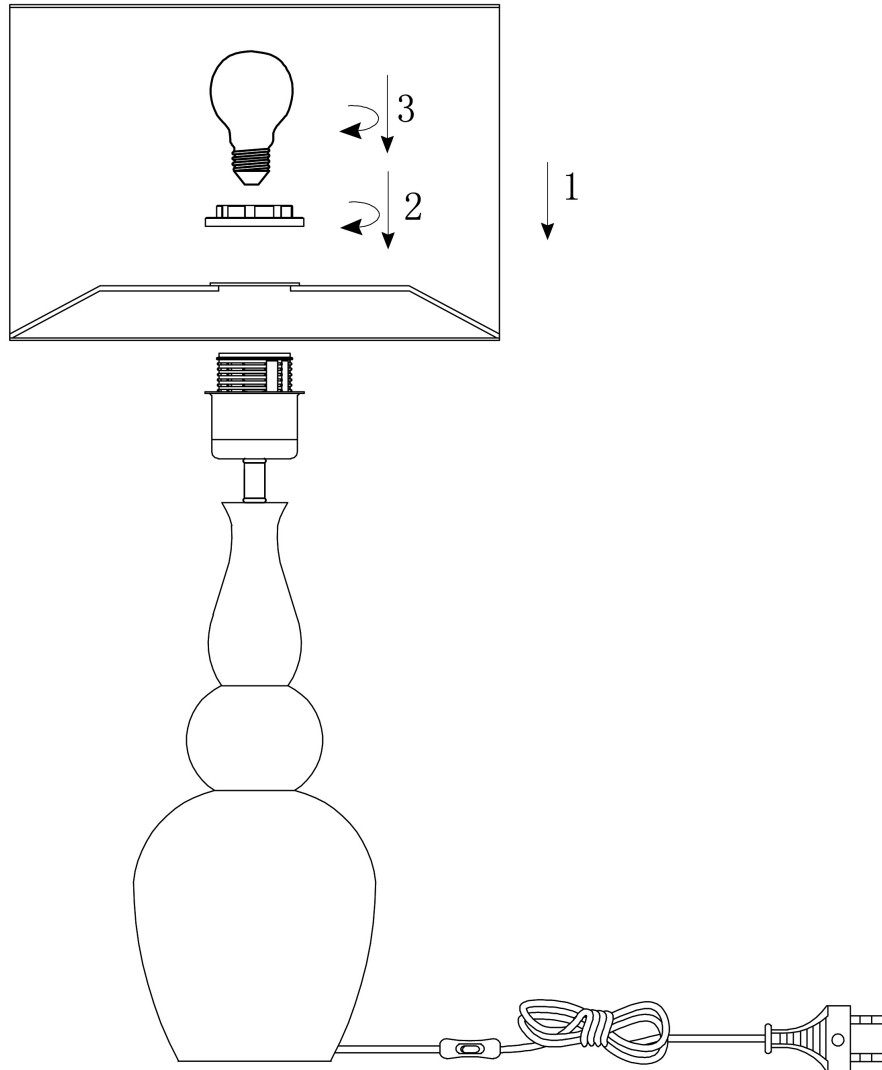

# Instruction

Z009TL-01W

1 x E27 (60W)

Model: Z009TL-01W  
Collection: Table & Floor  
Series: Pyramid

Table Lamps