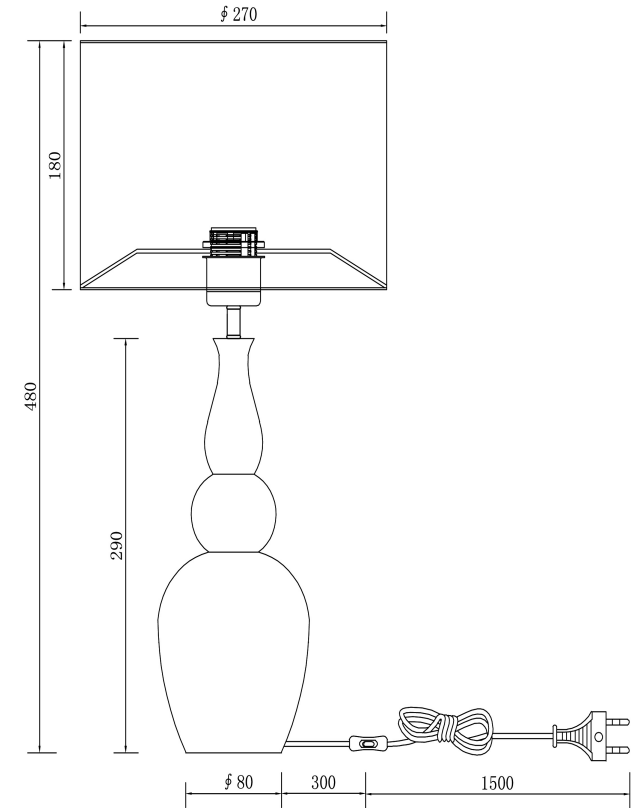

# Instruction

Z009TL-01W

1 x E27 (60W)

Model: Z009TL-01W  
Collection: Table & Floor  
Series: Pyramid

Table Lamps