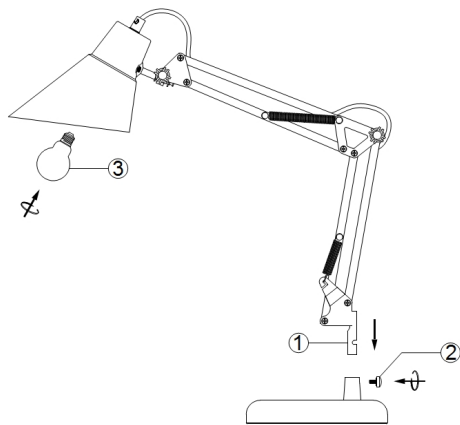

Instruction

Collection: TABLE & FLOOR

Series: ZEPPO 136

Model: Z136-TL-01-B

Mobile

- Mobile

1 x E27 (40W)

MAYTONI
DECORATIVE LIGHTING