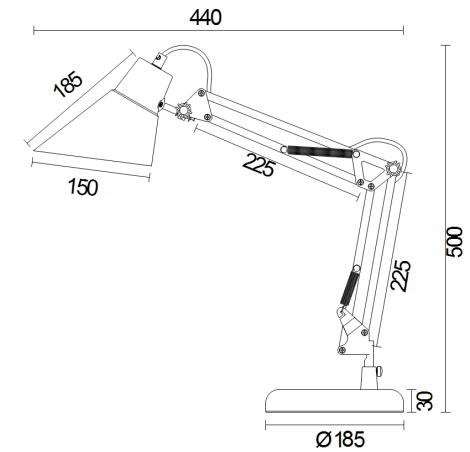

Instruction

Collection: TABLE & FLOOR

Series: ZEPPO 136

Model: Z136-TL-01-B

Mobile

- Mobile

1 x E27 (40W)

MAYTONI
DECORATIVE LIGHTING