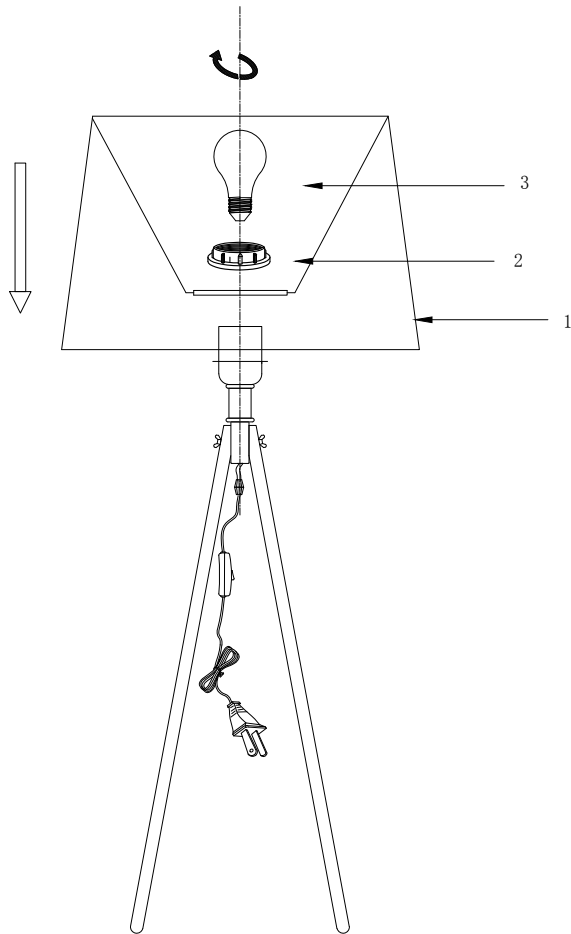

Instruction

Z177-TL-01-BR

1 x E27 (60W)

Model: Z177-TL-01-BR
Collection: Table & Floor
Series: Calvin

Table Lamps