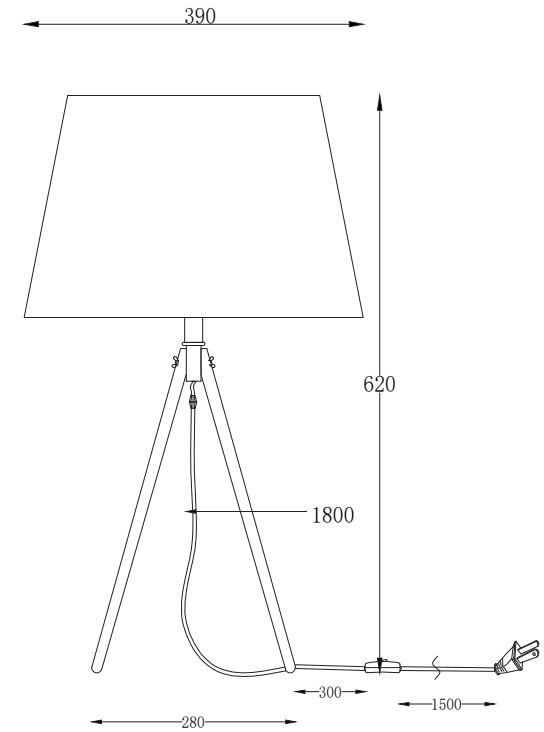

Instruction

Z177-TL-01-BR

1 x E27 (60W)

Model: Z177-TL-01-BR
Collection: Table & Floor
Series: Calvin

Table Lamps