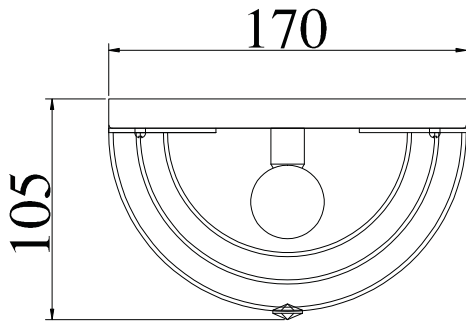

Instruction

Collection: Diamant crystal
Series: Twister
Model: Z522-WB1-G
Wall-mounted

A=20
B=17

- Wall-mounted

1 x E14 (60w)

MAYTONI
DECORATIVE LIGHTING

www.maytoni.de