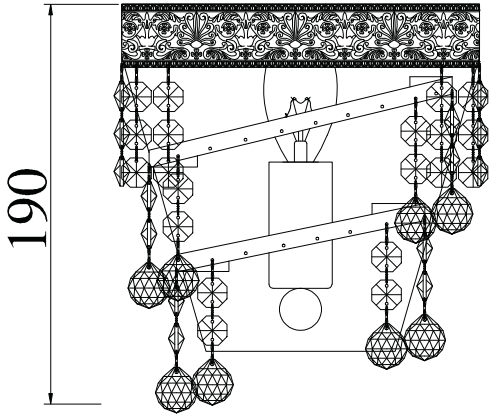

Instruction

Collection: Diamant crystal
Series: Twister
Model: Z522-WB1-G
Wall-mounted

A=20
B=17

- Wall-mounted

1 x E14 (60w)

MAYTONI
DECORATIVE LIGHTING

www.maytoni.de