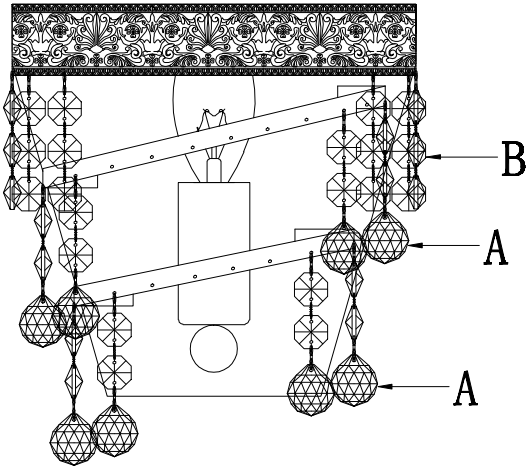

Instruction

Collection: Diamant crystal
Series: Twister
Model: Z522-WB1-G
Wall-mounted

A=20
B=17

- Wall-mounted

1 x E14 (60w)

MAYTONI
DECORATIVE LIGHTING

www.maytoni.de