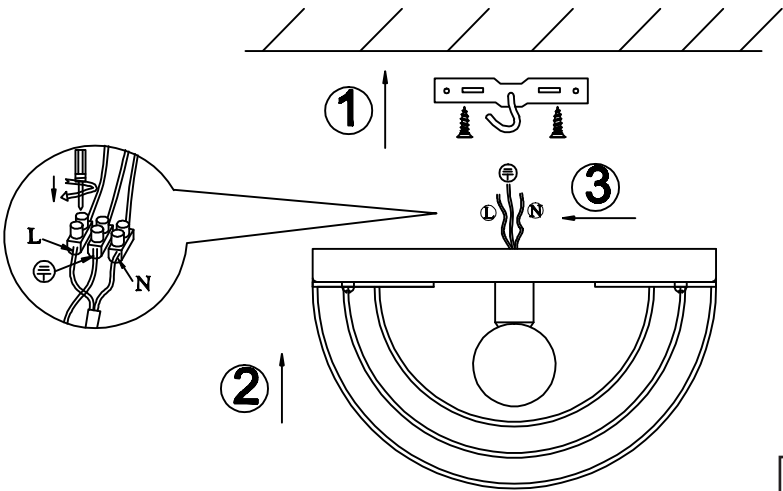

Instruction

Collection: Diamant crystal
Series: Twister
Model: Z522-WB1-G
Wall-mounted

A=20
B=17

- Wall-mounted

1 x E14 (60w)

MAYTONI
DECORATIVE LIGHTING

www.maytoni.de