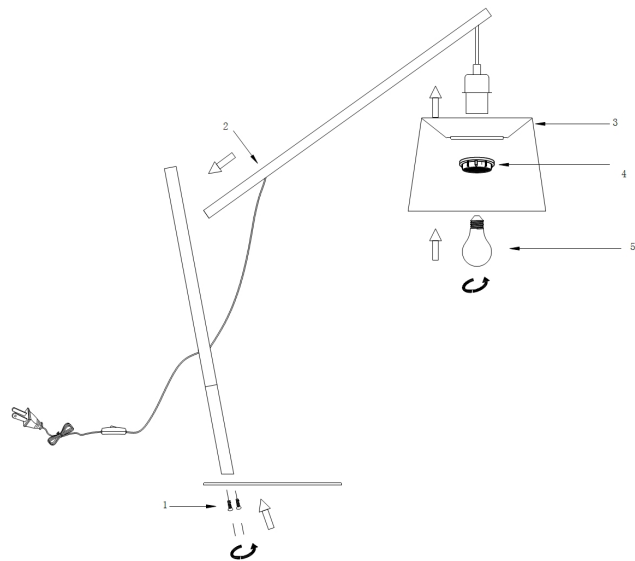

# Instruction

Collection: TABLE & FLOOR

Series: LAREDO

Model: Z549TL-01B

Mobile

- Mobile

1 x E27 (60W)

**MAYTONI**  
DECORATIVE LIGHTING