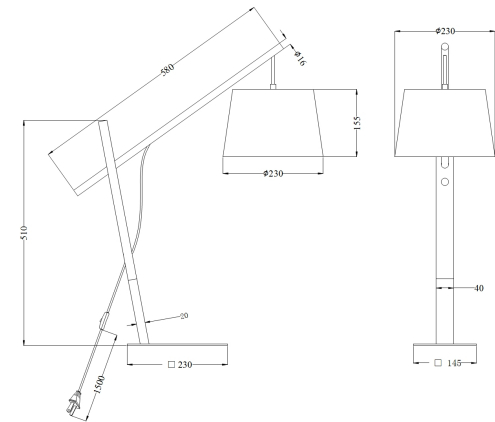

# Instruction

Collection: TABLE & FLOOR

Series: LAREDO

Model: Z549TL-01B

Mobile

- Mobile

1 x E27 (60W)

**MAYTONI**  
DECORATIVE LIGHTING