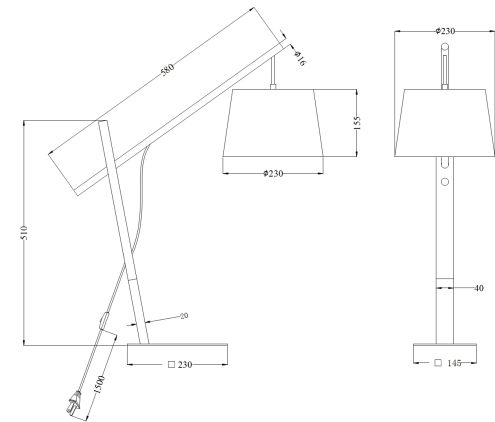

# Instruction

Collection: TABLE & FLOOR

Series: LAREDO

Model: Z549TL-01W

Mobile

- Mobile

1 x E27 (60W)

**MAYTONI**  
DECORATIVE LIGHTING