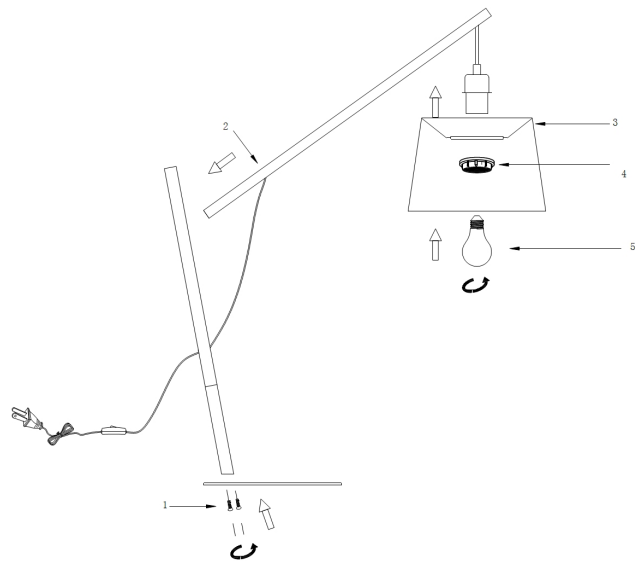

# Instruction

Collection: TABLE & FLOOR

Series: LAREDO

Model: Z549TL-01W

Mobile

- Mobile

1 x E27 (60W)

**MAYTONI**  
DECORATIVE LIGHTING