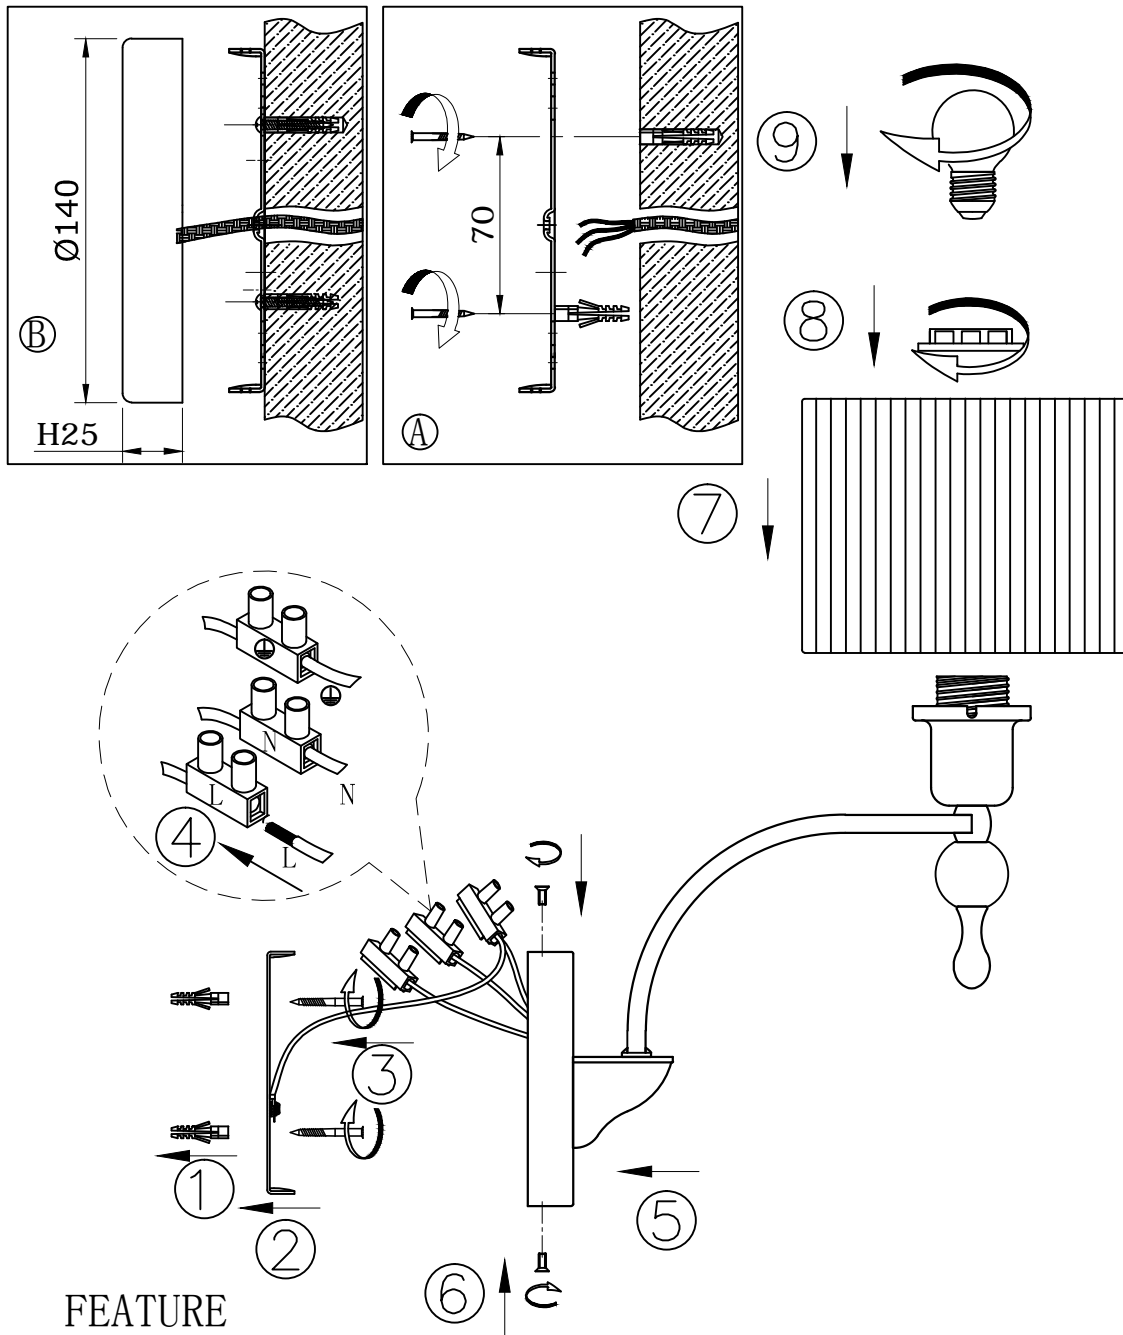

INSTALLATION INSTRUCTION ODEON LIGHT COLLECTION MODERN 2005/1W

FEATURE

- Lamp Type: E27 ϕ 45 Max 60W 220-240V~ 50Hz

The lamp can be only indoor used

If in doubt, consult a qualified electrician or contact your retail outlet. Ensure that you always install the fitting to the relevant regulations. Certain regulations indicate that lighting fittings should be installed by a qualified electrician.