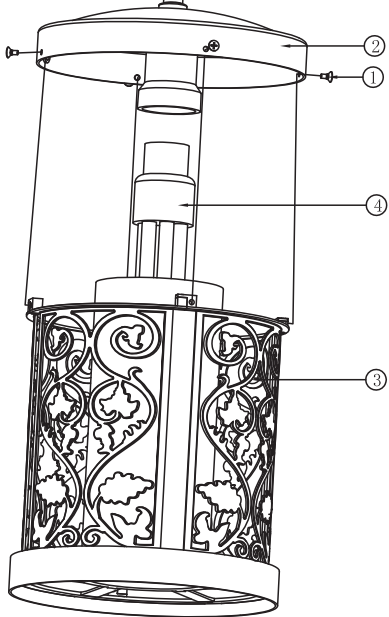

# INSTALLATION INSTRUCTION ODEON LIGHT COLLECTION NATURE 2286/1 2287/1

OFF

ON