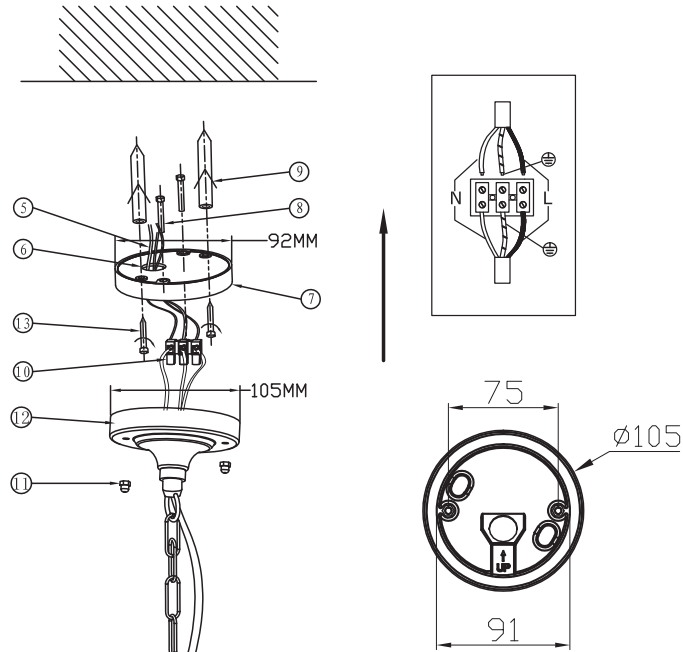

# INSTALLATION INSTRUCTION ODEON LIGHT COLLECTION NATURE 2286/1 2287/1

OFF

ON