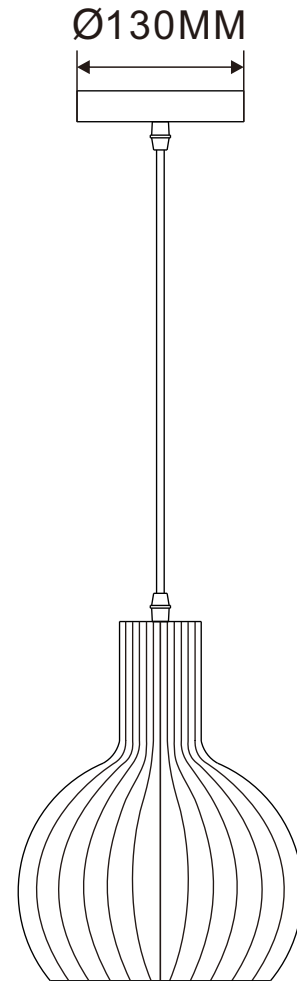

INSTALLATION INSTRUCTION ODEON LIGHT COLLECTION PENDANT.3380/1A

1

OFF

2

3

4

5

ON