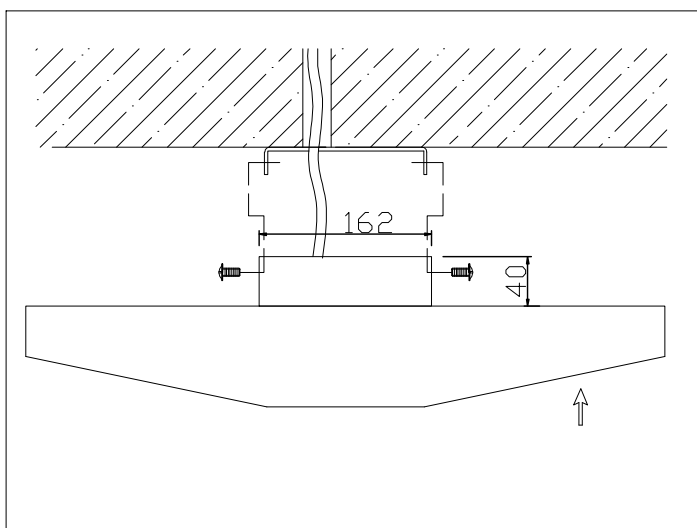

# INSTALLATION INSTRUCTION ODEON LIGHT COLLECTION HIGHTECH 3816/16WL

**A**

**B**

**C**