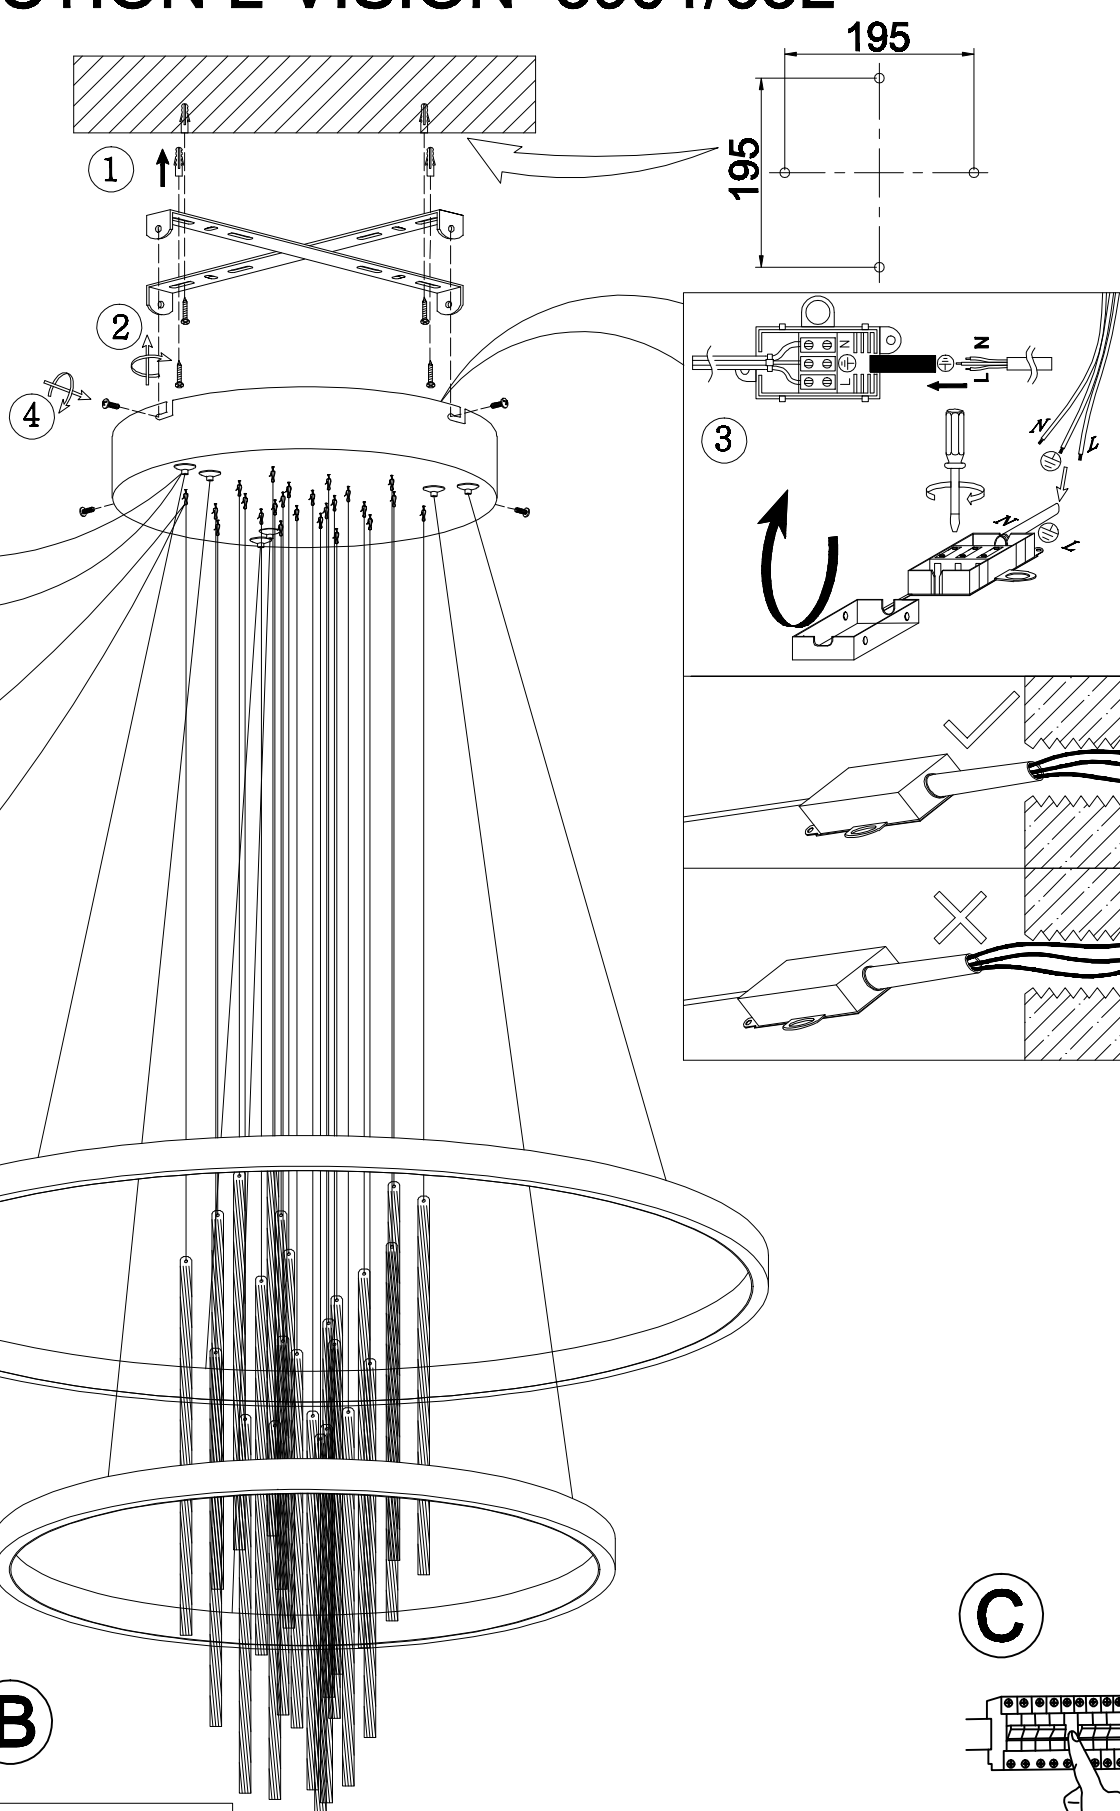

# INSTALLATION INSTRUCTION ODEON LIGHT COLLECTION L-VISION 3901/63L

**A**

**B**

**C**

1350mm	1400mm	1450mm	1500mm
A: 6PCS	B: 6PCS	C: 6PCS	D: 6PCS