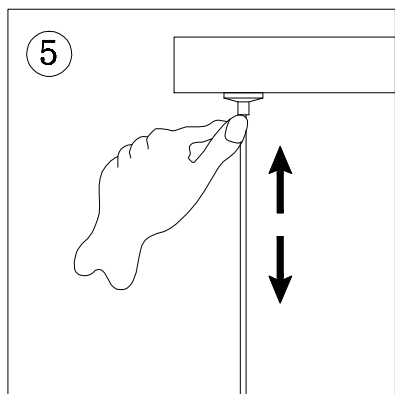

# INSTALLATION INSTRUCTION ODEON LIGHT COLLECTION L-VISION 3901/63L

**A**

**B**

**C**

1350mm	1400mm	1450mm	1500mm
A: 6PCS	B: 6PCS	C: 6PCS	D: 6PCS