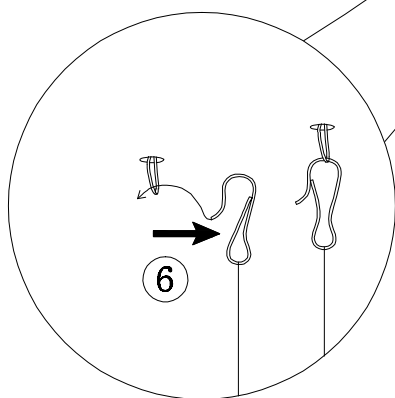

# INSTALLATION INSTRUCTION ODEON LIGHT COLLECTION L-VISION 3901/63L

**A**

**B**

**C**

1350mm	1400mm	1450mm	1500mm
A: 6PCS	B: 6PCS	C: 6PCS	D: 6PCS