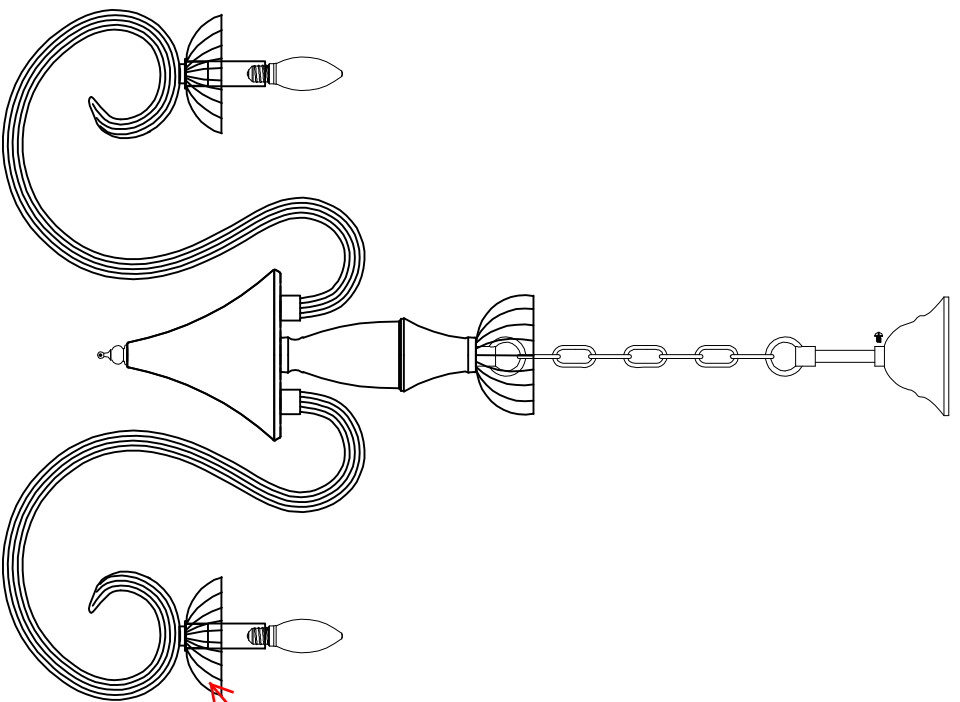

INSTALLATION INSTRUCTION ODEON LIGHT ART. 3932/8

CR3932