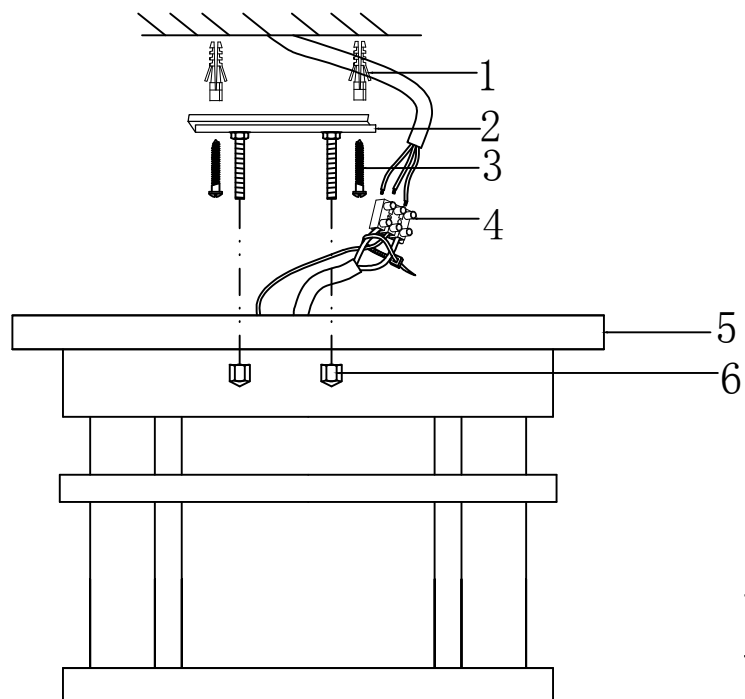

INSTALLATION INSTRUCTION ODEON LIGHT NATURE 4044/1C

Outdoor ceiling lamp

1 x E27(60w)