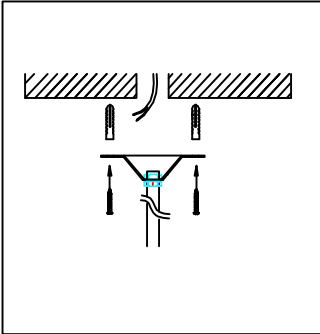

INSTALLATION INSTRUCTION ODEON LIGHT COLLECTION HALL 4121/8

1	30*76#	42 PCS
2	30*50#	21 PCS
3	30*120#	21 PCS
4		