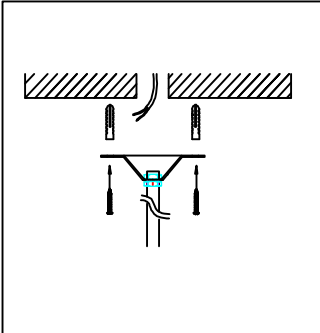

INSTALLATION INSTRUCTION ODEON LIGHT COLLECTION HALL 4123/16

1	30*55#	70 PCS
2	22#*1+30*100#	36 PCS
3	30*100#	27 PCS
4		