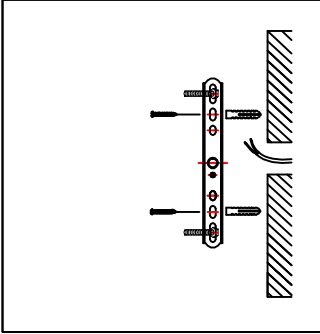

INSTALLATION INSTRUCTION ODEON LIGHT COLLECTION HALL 4124/2W

1	22#*1+30*100#	10 PCS	
2	30*100#	6 PCS	
3			