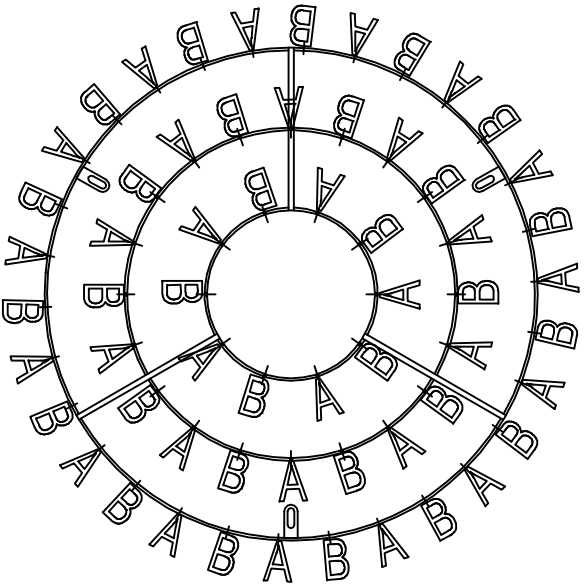

# INSTALLATION INSTRUCTION

## ODEON LIGHT COLLECTION CLASSIC 4635/5

<b>A(30pcs)</b>
<b>B(30pcs)</b>