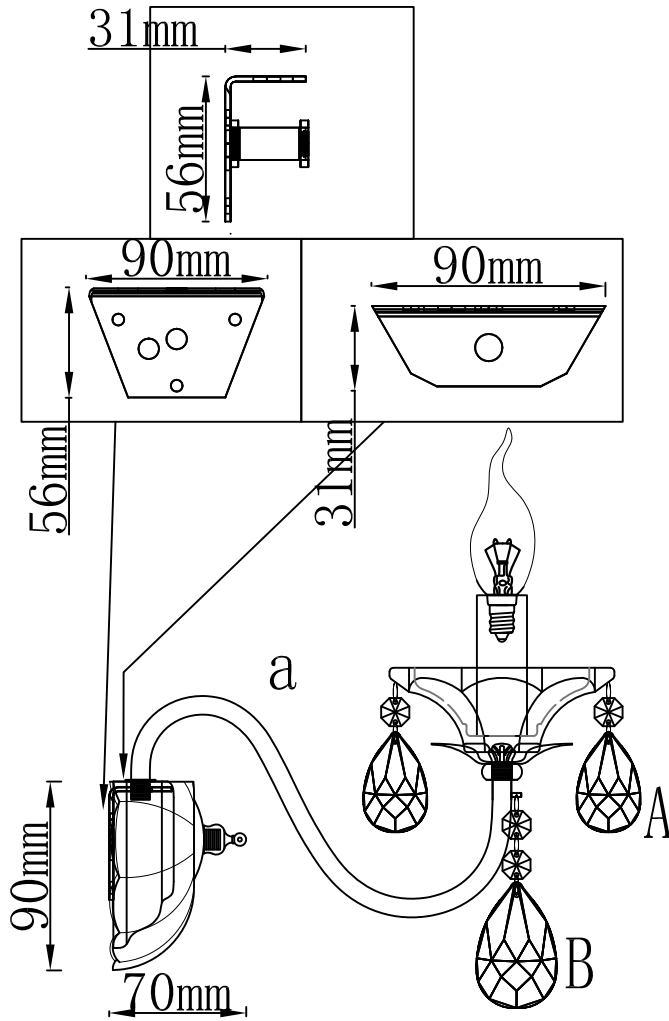

INSTALLATION INSTRUCTION

ODEON LIGHT COLLECTION CLASSIC.4724/1W

Figure:(The internal connection wire)

NO	A	B
PCS	4	1