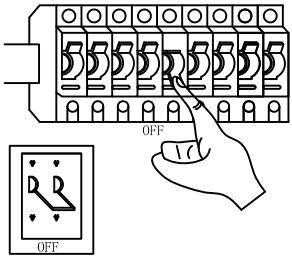

INSTALLATION INSTRUCTION

ODEON LIGHT COLLECTION CLASSIC.4724/1W

Figure:(The internal connection wire)

NO	A	B
PCS	4	1