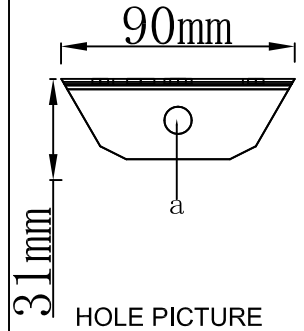

INSTALLATION INSTRUCTION

ODEON LIGHT COLLECTION CLASSIC.4724/1W

Figure:(The internal connection wire)

NO	A	B
PCS	4	1