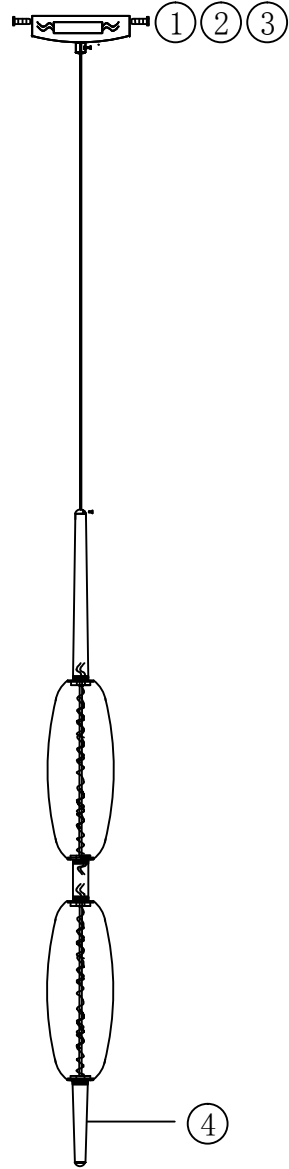

INSTALLATION INSTRUCTION

ODEON LIGHT COLLECTION PENDANT. 4792/16L

1

2

A
or
B

AutodesK

3

4