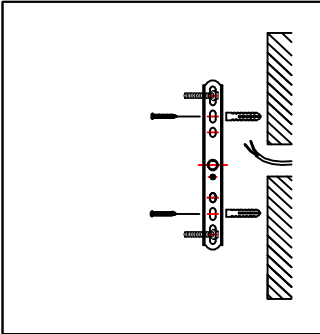

INSTALLATION INSTRUCTION ODEON LIGHT COLLECTION HALL 4795/2W

1	22#*L280	18 PCS	
2			
3			