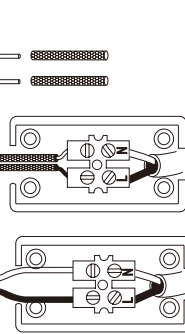

!	977.03	SEC:3W LED Constant 700mA
!	977.37	SEC:5-10W LED Constant 700mA
!	977.38	SEC:5.5-10W LED Constant 350mA

B1 B2 B3

B1 B2 B3

! Safety Instructions
Nr. 5

B1 B2 B3

C1 C2

! Safety Instructions
Nr. 5

C1 C2