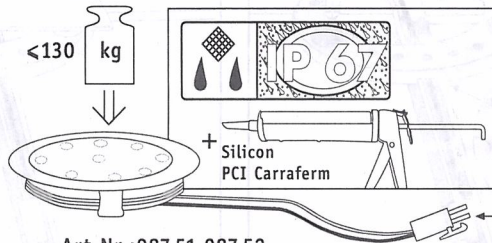

Safety Instructions

1, 2, 3, 4, 5, 6, 7, 8, 9, 11,
12-Transfo, 13, 15, 16-transfo
17, 19, 30, 31b, 34

Info Hotline

+49 (0) 5041 998 389

Mon.-Do. 7⁰⁰ - 20⁰⁰
Fr. 7⁰⁰ - 17⁰⁰

Paulmann Licht GmbH
Quezinger Feld 2
31832 Springe
Germany

www.paulmann.com

Art.-Nr.: 987.54

(+MA197) PSU 01/17

Art.Nr.: 987.51, 987.52
987.56, 987.91
988.59, 937.00
925.63

Art.Nr.: 987.79, 987.82
988.58 925.65

Art.Nr.: 987.77, 987.81
988.57 925.64

987.54:

~~LED Constant Voltage 12V-AC~~

Only for LED Constant Voltage 12V DC

Art.Nr.: 987.54 (987.57, 987.58,
987.94, 987.97, 937.01)