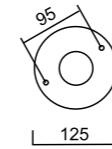

A3158PA-1SS

↓ 45 ∅ 80
 ♀ 20W | E27

IP44

SALIRE

A3157PA-1SS

↓ 110 ∅ 80
 ♀ 20W | E27

IP44

A8381AL-1SS