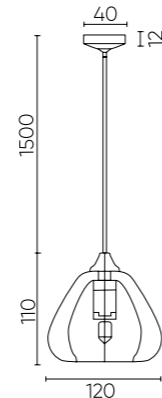

VERANO

VERANO SP1 TRANSPARENT

CODE: 3712/201

Ø120xH110mm
1x8W LED G9

VERANO SP1 GOLD

CODE:3710/201

Ø120xH110mm
1x8W LED G9

VERANO SP1 SILVER

CODE:3711/201

Ø120xH110mm
1x8W LED G9

ХАРАКТЕРИСТИКИ

Арматура	металл
Покрытие	гальваника
Цвет покрытия	золото, хром
Плафон	стекло
Цвет плафона	золото, серебро, прозрачный

* Особенности модели — миниатюрная потолочная база и два варианта крепления в комплекте.

VERANO SP1

TRUENA

TRUENA SP1 BRONZE

CODE:3240/201

Ø100xH190mm
1x8W LED G9

TRUENA SP1 NICKEL

CODE:3241/201

Ø100xH190mm
1x8W LED G9

ХАРАКТЕРИСТИКИ

Арматура	металл
Покрытие	гальваника
Цвет покрытия	бронза, никель
Плафон	стекло Pulegoso
Цвет плафона	белый полупрозрачный

TRUENA SP1