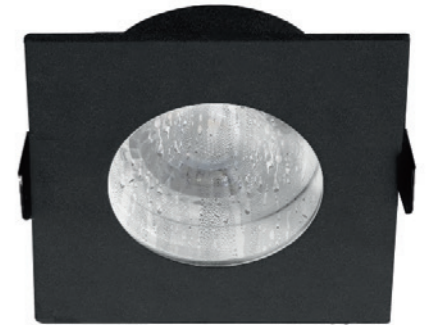

## CLT 043C BL

CODE: 1401/102

Ø 81 x H 35 mm  
1 x 50 W GU10  
IP44

## CLT 043C WH

CODE: 1401/103

Ø 81 x H 35 mm  
1 x 50 W GU10  
IP44

## CLT 045C1 BL IP44

CODE: 1400/259

D84 x 38 mm  
1 x 35W GU10  
IP44

## CLT 046C1 BL IP44

CODE: 1400/261

D82 x 38 mm  
1 x 35W GU10  
IP44