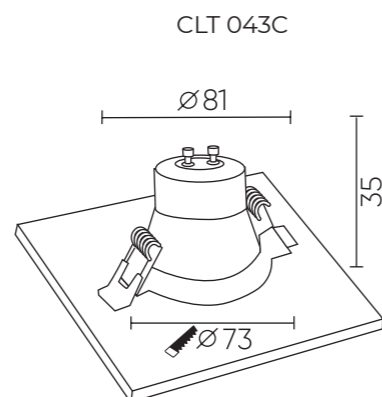

ХАРАКТЕРИСТИКИ

Арматура	алюминий
Покрытие	краска
Цвет	черный, белый
Лампочка	в комплект не входит