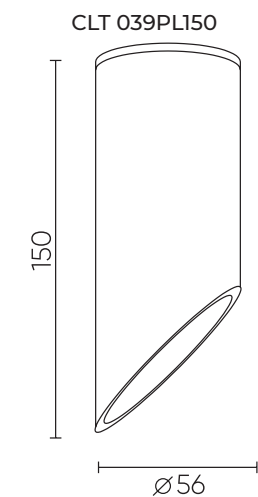

## CLT 039PL150 BL-BL

CODE: 1401/106  
 Ø 56 x H 150 mm  
 1 x 50 W MR16 GU10  
 IP20

## CLT 039PL150 WH-WH

CODE: 1401/107  
 Ø 56 x H 150 mm  
 1 x 50 W MR16 GU10  
 IP20

## CLT 039PL250 BL-BL

CODE: 1401/104  
 Ø 56 x H 250 mm  
 1 x 50 W MR16 GU10  
 IP20

## CLT 039PL250 WH-WH

CODE: 1401/105  
 Ø 56 x H 250 mm  
 1 x 50 W MR16 GU10  
 IP20