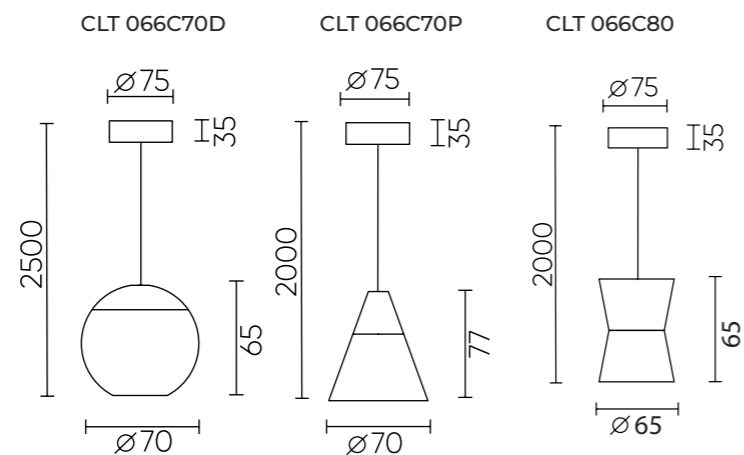

ХАРАКТЕРИСТИКИ

Арматура	алюминий
Покрытие	краска
Цвет	черный