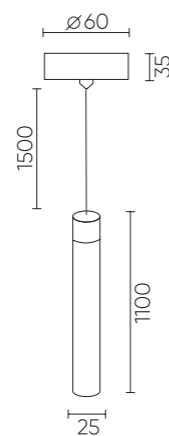

CLT 036

CLT 036C1100 BL

CODE: 1400/208
Ø 25 x H 1100 mm
3 W LED
240 Lm
24°
Ra > 80
3000 K
IP20

CLT 036C1100 WH

CODE: 1400/207
Ø 25 x H 1100 mm
3 W LED
240 Lm
24°
Ra > 80
3000 K
IP20

CLT 036C1100 GO

CODE: 1400/282
Ø 25 x H 1100 mm
3 W LED
240 Lm
24°
Ra > 80
3000 K
IP20

CLT 036C800 GO

CODE: 1400/281
Ø 25 x H 800 mm
3 W LED
240 Lm
24°
Ra > 80
3000 K
IP20

CLT 036C800 BL

CODE: 1400/206
Ø 25 x H 800 mm
3 W LED
240 Lm
24°
Ra > 80
3000 K
IP20

CLT 036C800 WH

CODE: 1400/205
Ø 25 x H 800 mm
3 W LED
240 Lm
24°
Ra > 80
3000 K
IP20

ХАРАКТЕРИСТИКИ

Арматура	алюминий
Рассеиватель	акрил
Покрытие	краска
Цвет	черный, белый, золото

CLT 036C1100