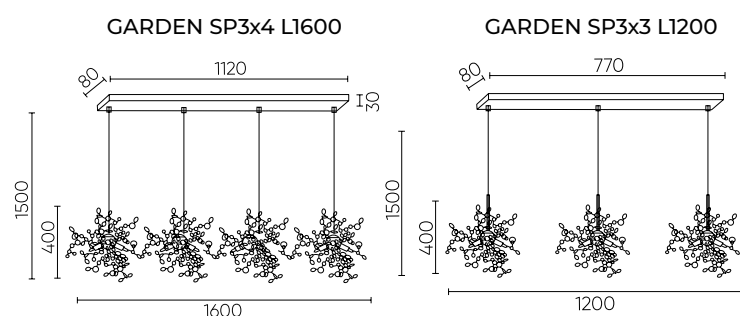

ХАРАКТЕРИСТИКИ

Арматура	металл
Покрытие	гальваника
Цвет покрытия	хром
Декоративный элемент	металл
Цвет элемента	хром

Декоративные элементы, стилизованные под ветви.

*** Одиночный подвес может использоваться с универсальными потолочными базами.