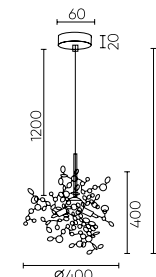

GARDEN SP3 D400