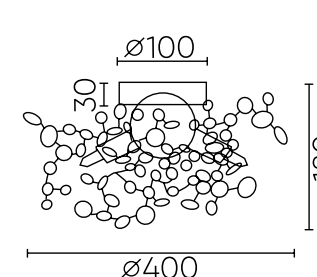

GARDEN AP-PL3 D400