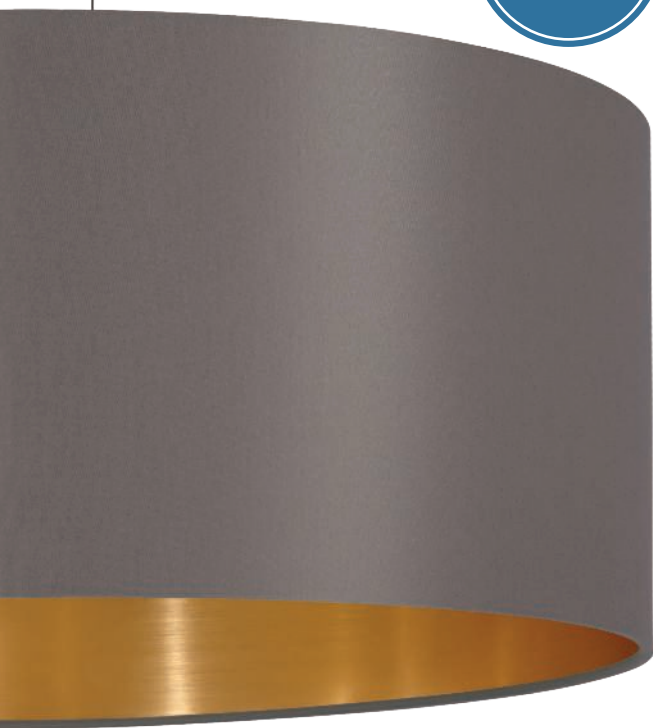

99542

LED

31608

99542 MASERLO 2

ceiling light; plastic, steel, white / fabric, cappuccino, gold
Deckenleuchte; Kunststoff, Stahl, weiss / Textil, cappuccino, gold
plafonnier; plastique, acier, blanc / tissu, cappuccino, or

H 90, Ø 380

21,6W 2500lm

31608 MASERLO

pendant light; steel, satin nickel / fabric, cappuccino, gold
Hängeleuchte; Stahl, nickel-matt / Textil, cappuccino, gold
luminaire en suspension; acier, nickel mat / tissu, cappuccino, or

H 1100, Ø 530

E27

3x 60W

31631 MASERLO

table light; steel, satin nickel / fabric, cappuccino, gold
Tischleuchte; Stahl, nickel-matt / Textil, cappuccino, gold
luminaire de table; acier, nickel mat / tissu, cappuccino, or