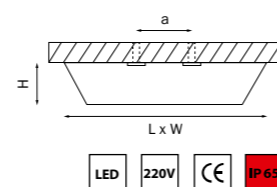

артикул	H	L	W	a	Lm	цветовая температура	источник света
216802	25	180	180	50	1480	3000K ●	LED 20W
216804	25	180	180	50	1480	4000K ○	LED 20W
216832	25	180	180	50	1480	3000K ●	LED 20W
216834	25	180	180	50	1480	4000K ○	LED 20W
216872	25	180	180	50	1480	3000K ●	LED 20W
216874	25	180	180	50	1480	4000K ○	LED 20W

Универсальное
использование