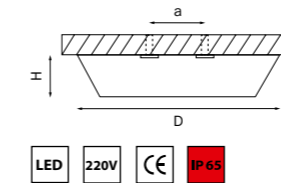

артикул	H	D	a	Lm	цветовая температура	источник света
214902	25	150	40	1175	3000K ●	LED 10W
214904	25	150	40	1175	4000K ○	LED 10W
214912	25	150	40	1175	3000K ●	LED 10W
214914	25	150	40	1175	4000K ○	LED 10W
214932	25	150	40	1175	3000K ●	LED 10W
214934	25	150	40	1175	4000K ○	LED 10W
214972	25	150	40	1175	3000K ●	LED 10W
214974	25	150	40	1175	4000K ○	LED 10W
214992	25	150	40	1175	3000K ●	LED 10W
214994	25	150	40	1175	4000K ○	LED 10W