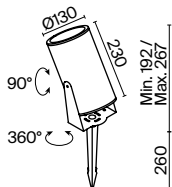

W GF

NEW IP65 LED

1

2

3

4

1 **O050FL-L30W3K**
 O050FL-L30GF3K

LED 30Вт 2800лм
 t° 3000K >80Ra 50°
 IP 65