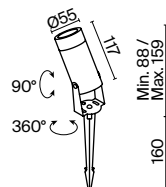

3 ☐ **O050FL-L5W3K**
☒ **O050FL-L5GF3K**

LED 5Вт 300лм
t° 3000K >80Ra 65°
IP 65