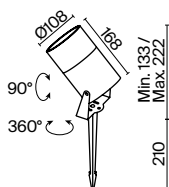

2 ☐ **O050FL-L15W3K**
☒ **O050FL-L15GF3K**

LED 15Вт 1200лм
t° 3000K >80Ra 55°
IP 65