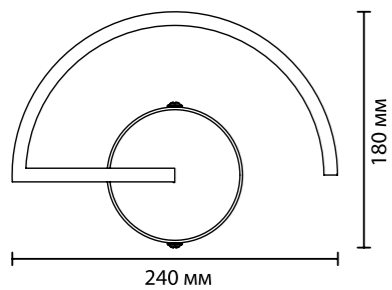

4303

арматура металл
покрытие черный, черный/бронзовый
плафон акрил
ламп в комплекте есть, 4000К, дневной свет (для линии Keys)
есть, 3000К, теплый свет (для линии Supreme)

4308/8WL
1 × LED × 8W, 480 lm
крепёж: планка