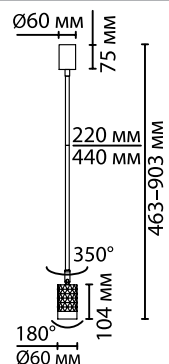

4349

арматура металл
покрытие черный, белый, античная бронза
декор золотой
плафон металл, металл/акрил
ламп в комплекте нет, есть в кругах арт. 4353/36L, 4354/52L