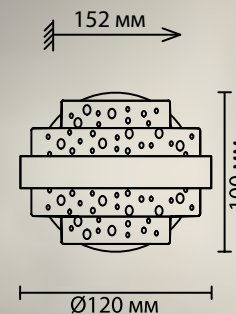

5031/80L
1 x LED x 80W, 5723 lm
крепеж: планка

5031/50L
1 x LED x 80W, 4310 lm
крепеж: планка

5031/40L
1 x LED x 40W, 2528 lm
крепеж: планка

ODEON LIGHT

L-VISION COLLECTION

5031/6WL

1 x LED x 6W, 458 lm